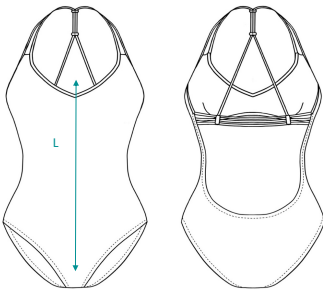

bikini top & bikini bottom						
INASKA	Unisex SIZE	Cup	Bust	Underbust	Hip line (widest part)	butt
34	XS	AA-A	75-80	68-72	79-83	89-93
36	S	A-C	81-90	73-78	84-88	94-98
38	M	A-D	90-95	79-84	89-93	99-103
40	L	C-E	95-99	85-90	94-98	104-108
42	XL	D-E	100-105	91-96	99-103	109-113
44	XXL	D-E	105-109	97-101	104-108	114-118

SWIMSUIT

Our swimsuit fits normal. The fabric contains 22 % Elastane.

If necessary, please order the swimsuit one size smaller so that it fits like a second skin and does not slip while swimming.

When dry, the swimsuit must be tight and plain, otherwise it will be too big.

If you are short and curvy, choose a smaller size as the fabric adapts well to your body.

If you are tall and curvy, choose your clothing size.

Example: Franziska wears size S with 174 cm, bust 90 cm | underbust 80 cm | hip line 90 cm | butt 102 cm

INASKA	Unisex SIZE	L (length swimsuit)	Cup	bust	underbust	Hip line (widest part)
34	XS	51,0	AA-A	75-80	68-72	79-83
36	S	52,5	A-C	81-90	73-78	84-88
38	M	54,0	A-E	90-95	79-84	89-93
40	L	55,5	C-E	95-99	85-90	94-98
42	XL	57,0	D-E	100-105	91-96	99-103
44	XXL	58,5	D-E	105-110	96-101	104-109