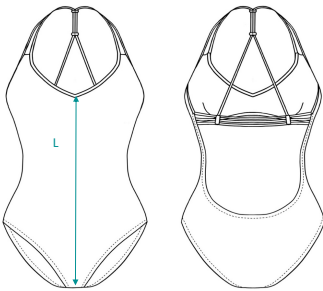

bikini top & bikini bottom						
INASKA	Unisex SIZE	Cup	Bust	Underbust	Hip line (widest part)	butt
34	XS	AA-A	75-80	68-72	79-83	89-93
36	S	A-C	81-90	73-78	84-88	94-98
38	M	A-D	90-95	79-84	89-93	99-103
40	L	C-E	95-99	85-90	94-98	104-108
42	XL	D-E	100-105	91-96	99-103	109-113
44	XXL	D-E	105-109	97-101	104-108	114-118

SWIMSUIT

Our swimsuit fits normal. The fabric contains 22 % Elastane.

If necessary, please order the swimsuit one size smaller so that it fits like a second skin and does not slip while swimming.

When dry, the swimsuit must be tight and plain, otherwise it will be too big.

If you are short and curvy, choose a smaller size as the fabric adapts well to your body.

If you are tall and curvy, choose your clothing size.

Example: Franziska wears size S with 174 cm, bust 90 cm | underbust 80 cm | hip line 90 cm | butt 102 cm

INASKA	Unisex SIZE	L (length swimsuit)	Cup	bust	underbust	Hip line (widest part)
34	XS	51,0	AA-A	75-80	68-72	79-83
36	S	52,5	A-C	81-90	73-78	84-88
38	M	54,0	A-E	90-95	79-84	89-93
40	L	55,5	C-E	95-99	85-90	94-98
42	XL	57,0	D-E	100-105	91-96	99-103
44	XXL	58,5	D-E	105-110	96-101	104-109