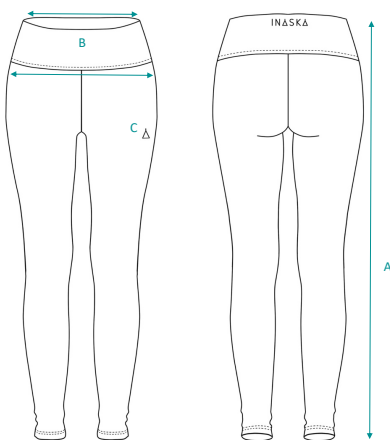

bikini top & bikini bottom						
INASKA	Unisex SIZE	Cup	Bust	Underbust	Hip line (widest part)	butt
34	XS	AA-A	75-80	68-72	79-83	89-93
36	S	A-C	81-90	73-78	84-88	94-98
38	M	A-D	90-95	79-84	89-93	99-103
40	L	C-E	95-99	85-90	94-98	104-108
42	XL	D-E	100-105	91-96	99-103	109-113
44	XXL	D-E	105-109	97-101	104-108	114-118

If you are short and curvy, choose a smaller size as the fabric adapts well to your body.

If you are tall and curvy, choose your clothing size.

Example: Franziska wears size S with 174 cm, bust 90 cm | underbust 80 cm | hip line 90 cm | butt 102 cm

INASKA	Unisex SIZE	L (length swimsuit)	Cup	bust	underbust	Hip line (widest part)
34	XS	51,0	AA-A	75-80	68-72	79-83
36	S	52,5	A-C	81-90	73-78	84-88
38	M	54,0	A-E	90-95	79-84	89-93
40	L	55,5	C-E	95-99	85-90	94-98
42	XL	57,0	D-E	100-105	91-96	99-103
44	XXL	58,5	D-E	105-110	96-101	104-109

ACTIVEWEAR

TIGHT

The leggings fits like your normal clothing size. Since the fabric contains 22% elastane, you should order the leggings one size smaller if necessary so that they fit tightly.

Example: Franziska wears size S with 174 cm, bust 90 cm | underbust 80 cm | hip line 90 cm | butt 102 cm